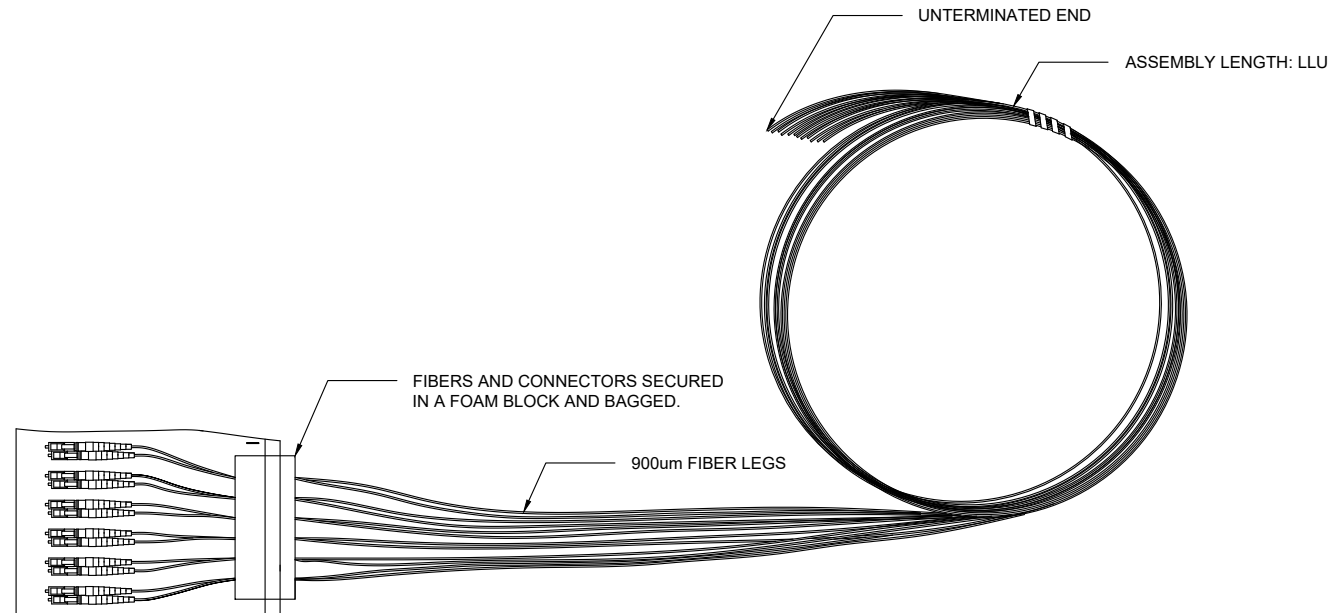

NOTES: UNLESS OTHERWISE SPECIFIED

1. MATERIALS AND COMPONENTS ARE RoHS/REACH COMPLIANT.
2. ASSEMBLY MEET THE REQUIREMENTS OF ANSI/TIA 568-C.3.
3. 100% TESTED FOR OPTICAL PERFORMANCE, END FACE CRITERIA AND CLEANLINESS.
4. CABLE ASSEMBLIES ARE MANUFACTURED TO C ENTERPRISES STANDARDS.
5. STANDARDS AND SPECIFICATIONS AVAILABLE UPON REQUEST.
6. INDIVIDUALLY BAGGED.
7. LLU: LENGTH AND UNIT OF MEASURE.

REV	ECR	DESCRIPTION	BY	DATE	CHECKED
A	-	INITIAL RELEASE	K.T.	04/12/2017	A.J.

FIBER LEG COLOR	
1	BLUE
2	ORANGE
3	GREEN
4	BROWN
5	GREY
6	WHITE
7	RED
8	BLACK
9	YELLOW
10	PURPLE
11	ROSE
12	AQUA

BILL OF MATERIALS			
ITEM	QUANTITY	COMPONENT	
2	AR	FIBER SINGLE-MODE TB DIST CABLE: CORNING	
1	12	LC-NO CLIP UPC POLISH; BLUE HOUSING, BLUE BOOT: CORNING	

LC UPC POLISH CORNING CONNECTOR			
FIBER TYPE:	SINGLE-MODE		
CONNECTION DURABILITY:	500 MATINGS		
OPERATING ENVIRONMENT:	-40°C to +75°C		
TEST LIMITS AT 1310 nm			
MAX. I.L.	TYP. I.L.	MIN. R.L.	TYP. R.L.
≤0.50dB	0.20dB	≥50dB	60dB

DESCRIPTION: LC-UNCLIPPED UPC x12-FIBER PIGTAIL SET, SINGLE-MODE TIGHT BUFFERED DIST CABLE, 900 um, CORNING, INDIVIDUAL BAG			
DRAWN BY:	K. THOMAS	04/12/2017	 <b>C-ENTERPRISES</b> <i>Connecting Today's Infrastructures</i>
APVD BY:	A. JENSEN	04/12/2017	
DIMENSIONS: METRIC [IMPERIAL]			TITLE: <b>SM 12 FIBER LC PIGTAIL CORNING</b>
PROPRIETARY AND CONFIDENTIAL THIS DOCUMENT CONTAINS PROPRIETARY INFORMATION OF C ENTERPRISES. NOT TO BE USED, COPIED, OR DISCLOSED WITHOUT WRITTEN PERMISSION. ALL RIGHTS RESERVED.			SIZE: <b>A</b> DWG. NO.: <b>SUBP12LBXXXXXUI</b> SCALE: NOT TO SCALE
			REV: <b>A</b> SHEET 1 OF 1